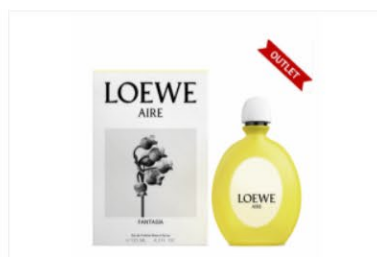

LOEWE Aura Magnética EDP

-71%

29,00 € ~~100,00 €~~

LOEWE Agua 44.2

-64,63%

29,00 € ~~82,00 €~~

LOEWE Aura Floral EDP

-58,18%

23,00 € ~~55,00 €~~

LOEWE Aire EDT 75ml + 20ml

-63,81%

38,00 € ~~105,00 €~~

LOEWE Aire EDT

-66,67%

23,00 € ~~69,00 €~~

LOEWE Agua Mar De Coral EDT

-59,15%

29,00 € ~~71,00 €~~

LOEWE Aire Fantasía EDT

-70,59%

25,00 € ~~85,00 €~~

LOEWE Aire EDT 75ml + 20ml

-63,81%

38,00 € ~~105,00 €~~

LOEWE Aire EDT 100ml + Cerámica Perfumada +...

-63,56%

43,00 € ~~118,00 €~~

LOEWE Aura Magnética EDP

-64,47%

27,00 € ~~76,00 €~~